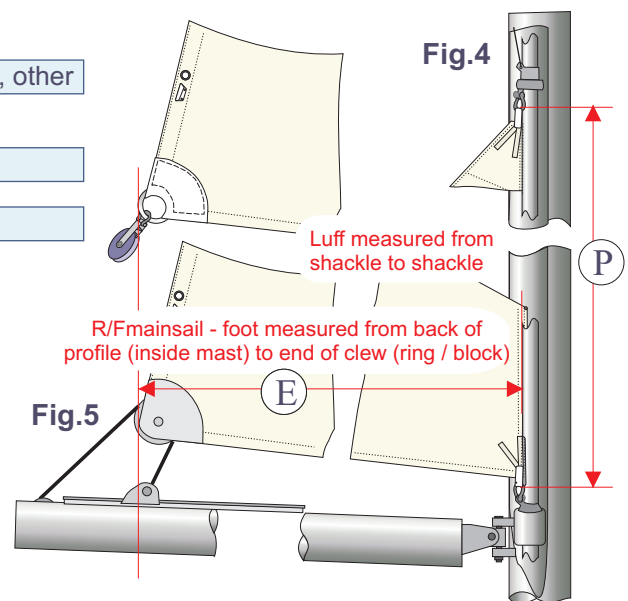

Mizzen: (Py) Luff (Ey) Foot Weight gr Area m²

Sailcloth: Standard is **Dacron** or **High Aspect** or **Cruising Laminate**

Cut: Standard is **Crosscut** or **Two-ply Leach** or **Bi-radial**

or **Tri-radial** or **Crescent Cut**

Notes:

Sail Number: No. Flo Stripe: Colour:

Standard: we deliver the Sail with a Clew Ring (Fig 5)

Extra: with a Clewblock

With a Clew - UV Suncover

Colour white (or coloured)

Roller Furl System Make:

Model No.

Lufftape (boltrope) Fig. 3 diameter A= mm

Notes:

ORDER **DATE**

Boat name

Boat type and Make

Length **Weight**

Owner

Tel **Fax** **e-mail**