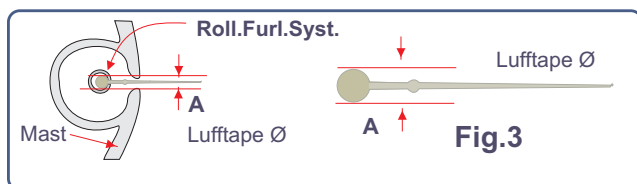

Notes:

Sail Number: No. Flo Stripe: Colour:

Standard: we deliver the Sail with a Clew Ring (Fig 5)

Extra: with a Clewblock

With a Clew - UV Suncover

Colour white (or coloured)

Roller Furl System Make:

Model No.

Lufftape (boltrope) Fig. 3 diameter A= mm

Notes:

ORDER **DATE**

Boat name

Boat type and Make

Length **Weight**

Owner

Tel **Fax** **e-mail**