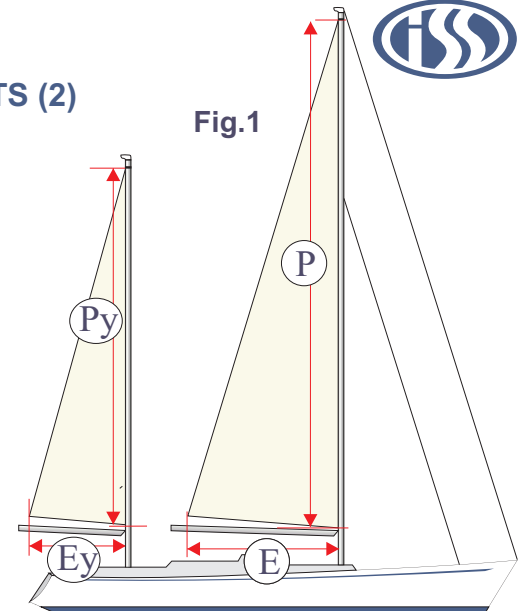

Inter Sail Supply

ROLL MAINSAIL AND MIZZEN MEASUREMENT SHEETS (2)

Yellow Boxes Information **SHOULD** be given

Blue Boxes Information optional

Rig dimensions in metres:

Main: P E

Mizzen: Py Ey

Notes:

Dimension of Main and Mizzen in metres:

(P Luff = max. length shackle to shackle Fig 1 and Fig 4) (E Foot measured from back of R/F profile to clew ring / block Fig 1 and Fig 5)

Mainsail: (P) Luff (E) Foot Weight gr Area m²